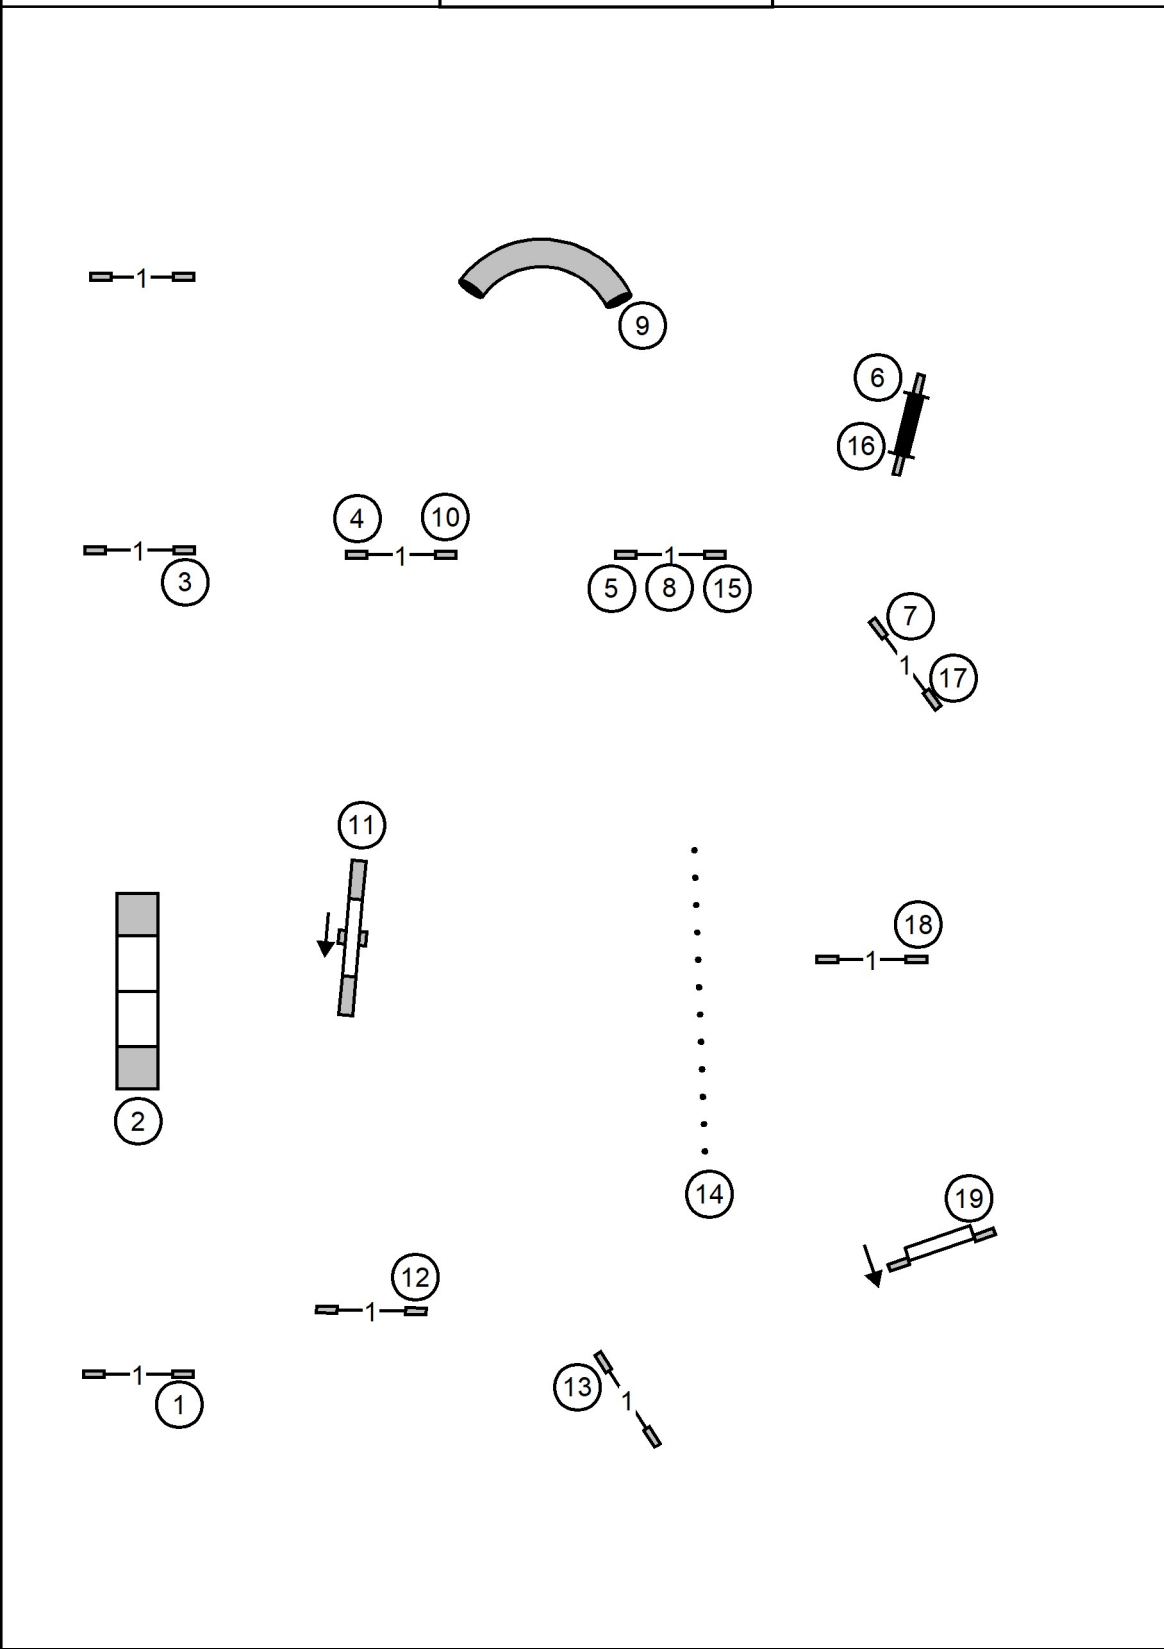

Time 2 Beat
Glens Falls Kennel Club
Sunday, March 23, 2025
High Goal Farm
Greenwich, NY
Judge ~ Katrina Walters

Enter

T/S

Exit