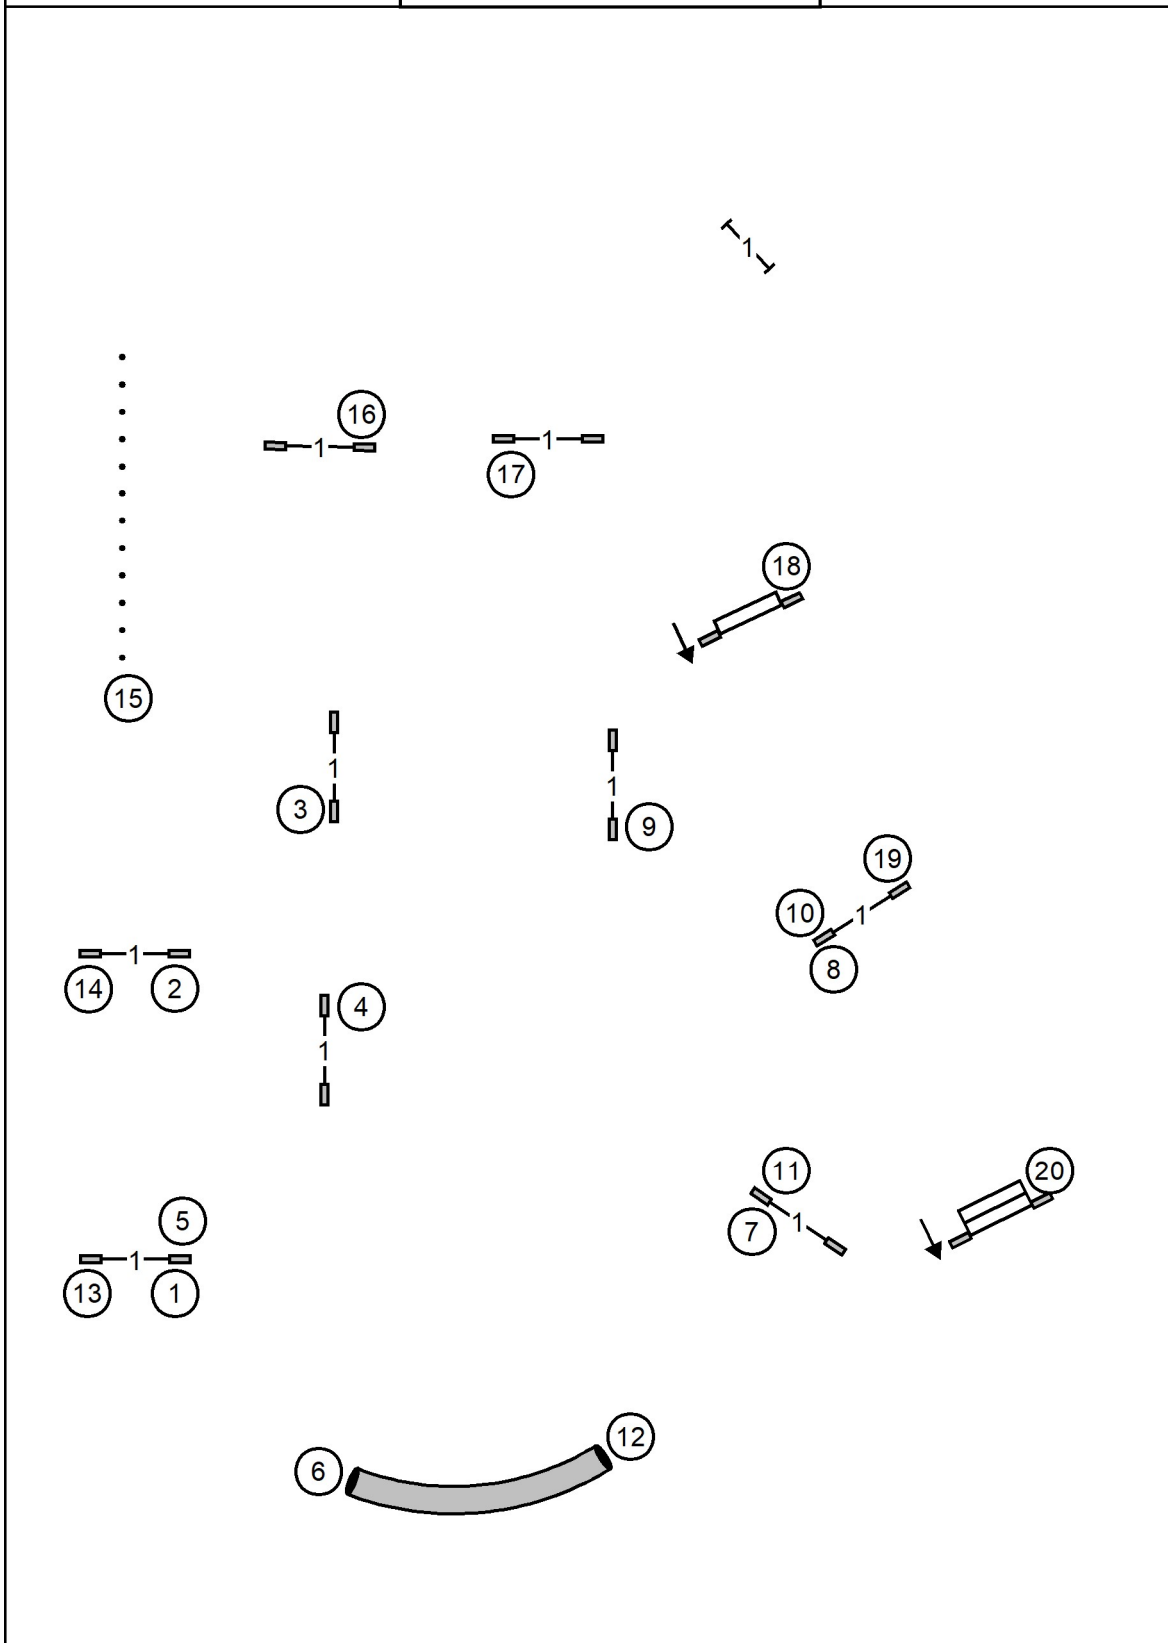

# Master/Excellent JWW

Glens Falls Kennel Club  
Sunday, March 23, 2025  
High Goal Farm  
Greenwich, NY  
Judge ~ Katrina Walters

Enter

T/S

Exit