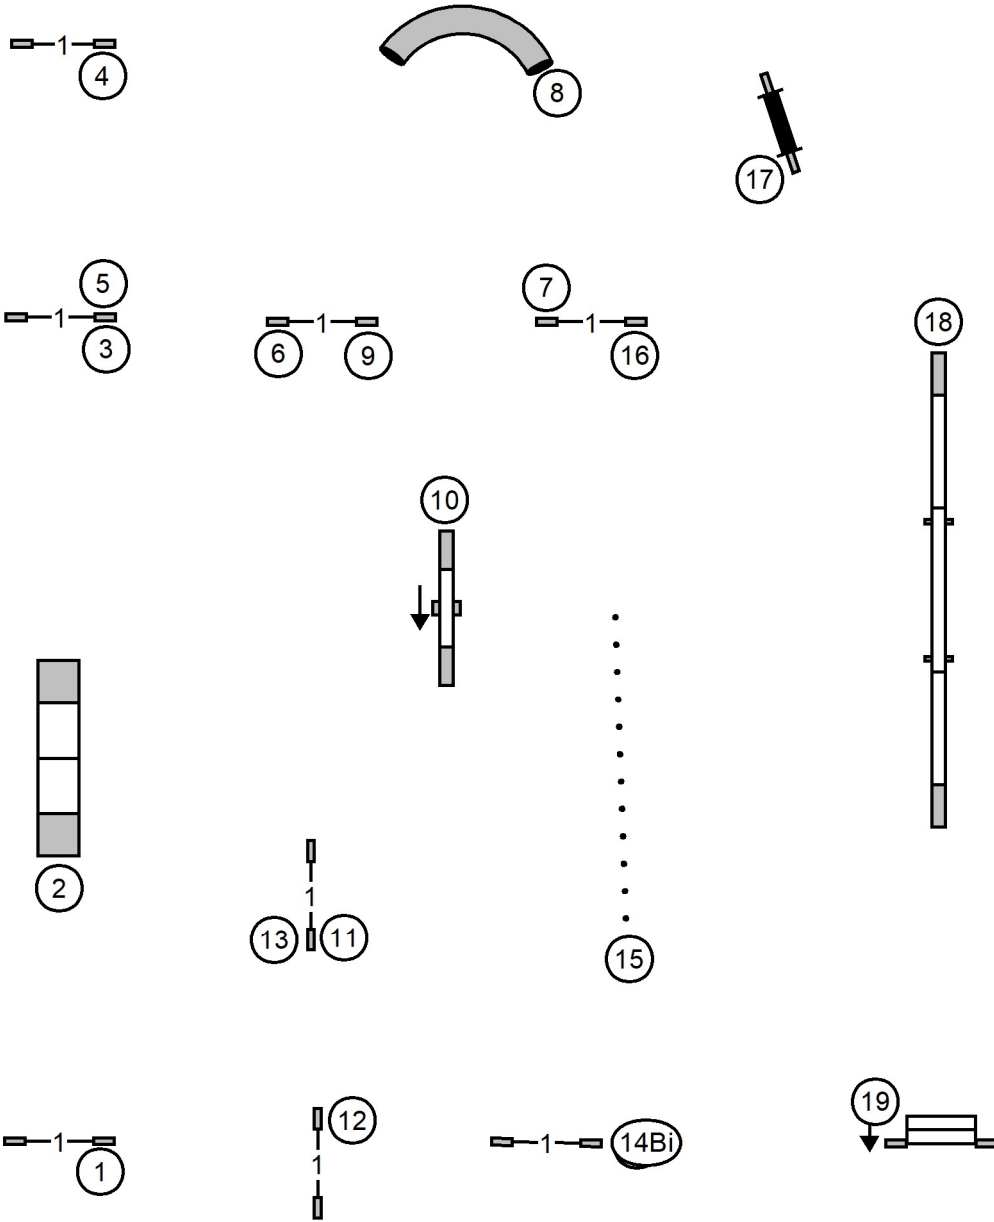

Premier STD

Glens Falls Kennel Club
Sunday, March 23, 2025
High Goal Farm
Greenwich, NY
Judge ~ Katrina Walters

Enter

T/S

Exit