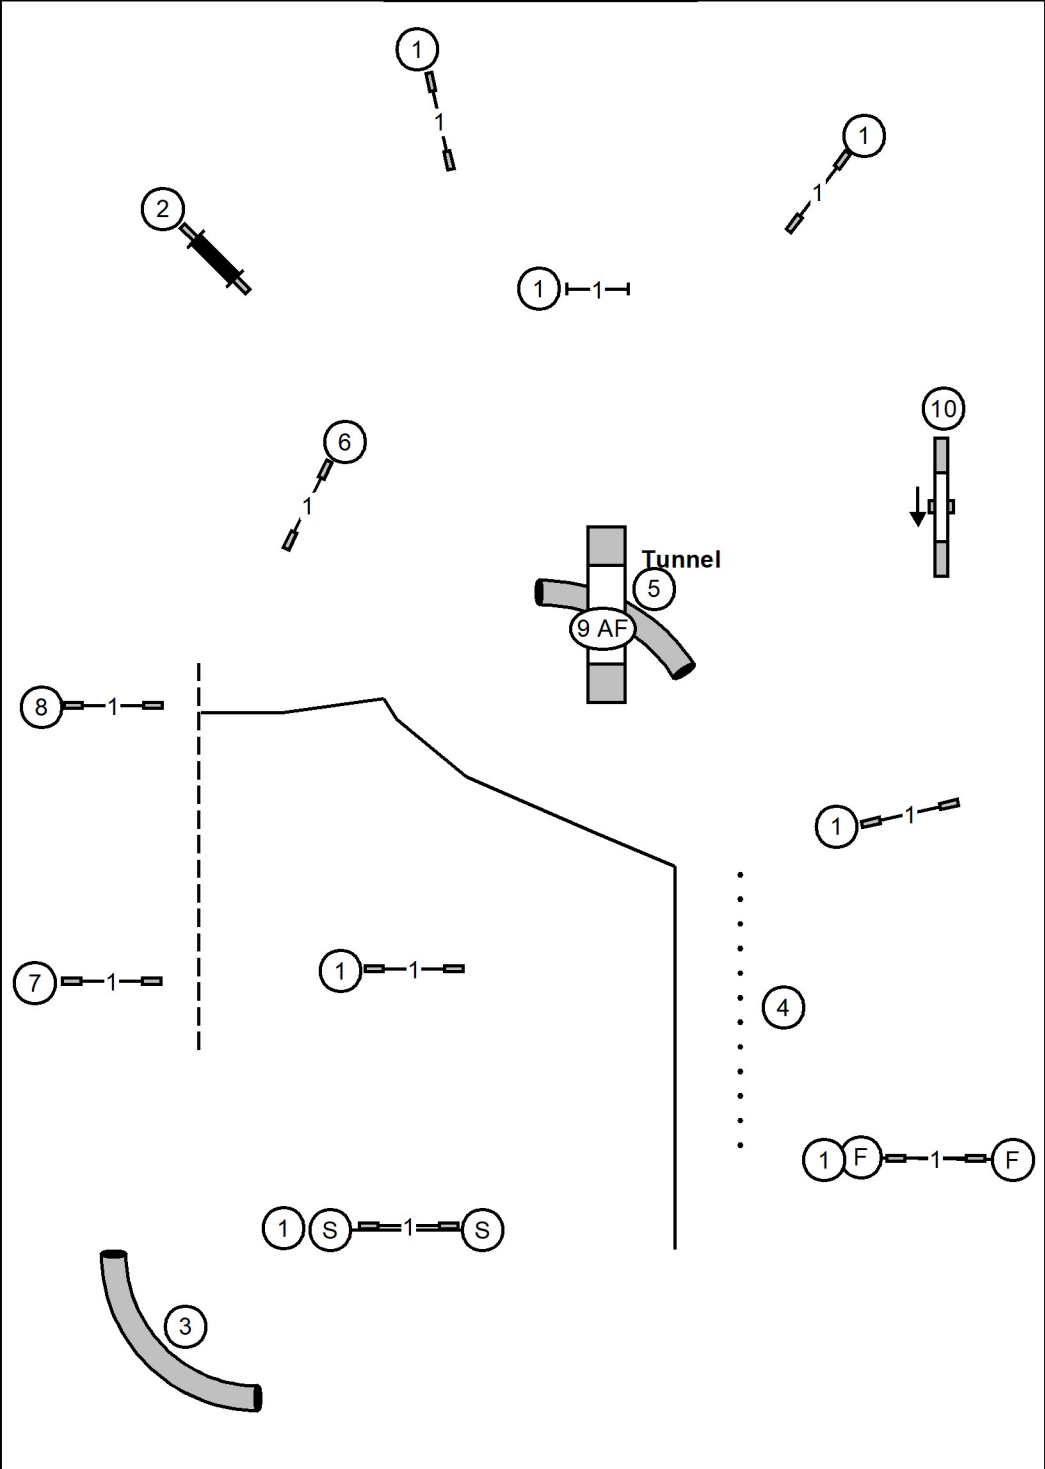

# MEON FAST

Glens Falls Kennel Club  
 Saturday, March 22, 2025  
 High Goal Farm  
 Greenwich, NY  
 Judge ~ Katrina Walters

Enter                      T/S                      Exit

- Master/Excellent Send: (6) to (5) to (4) or (4) to (5) to (6)
- Open Send: (6) to (5) or (4) to (5)
- ..... Novice Send: (8) to (7) or (7) to (8)