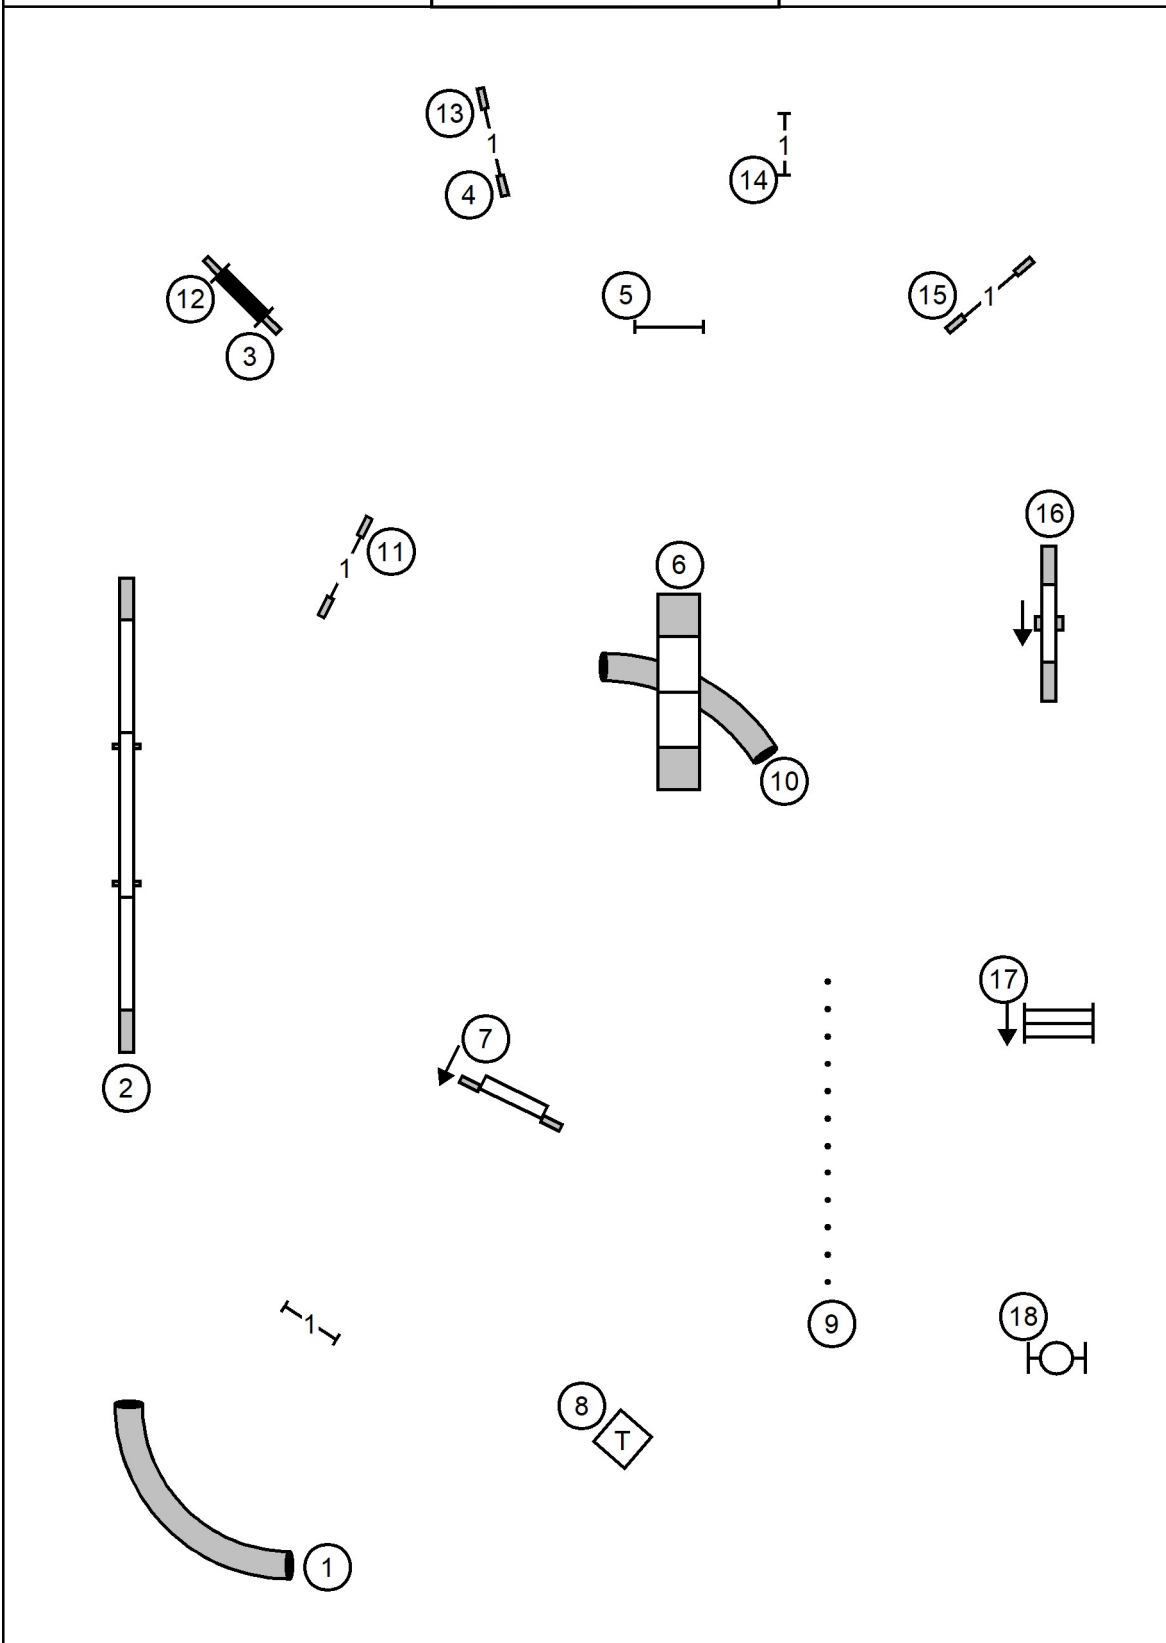

Open STD

Glens Falls Kennel Club
Saturday, March 22, 2025
High Goal Farm
Greenwich, NY
Judge ~ Katrina Walters

Enter

T/S

Exit