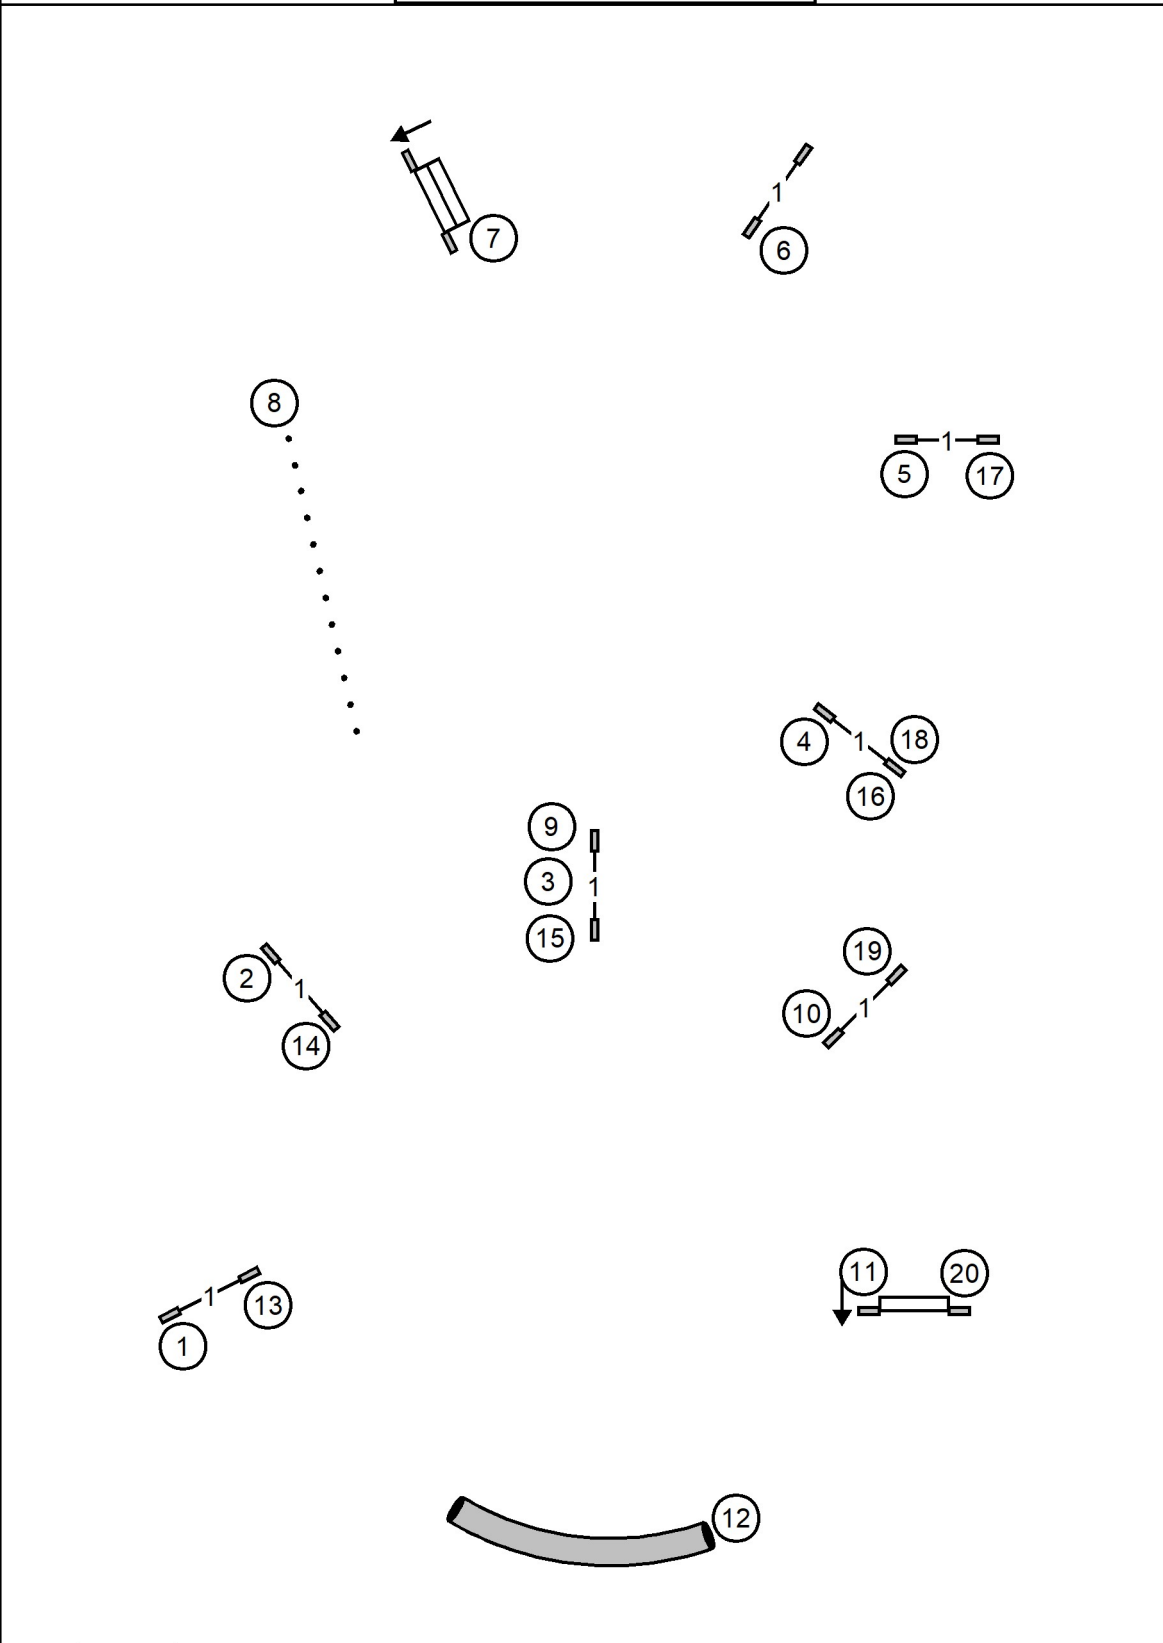

# Premier JWW

Glens Falls Kennel Club  
Saturday, March 22, 2025  
High Goal Farm  
Greenwich, NY  
Judge ~ Katrina Walters

Enter

T/S

Exit

**Master/Excellent JWW**

Glens Falls Kennel Club  
Saturday, March 22, 2025  
High Goal Farm  
Greenwich, NY  
Judge ~ Katrina Walters