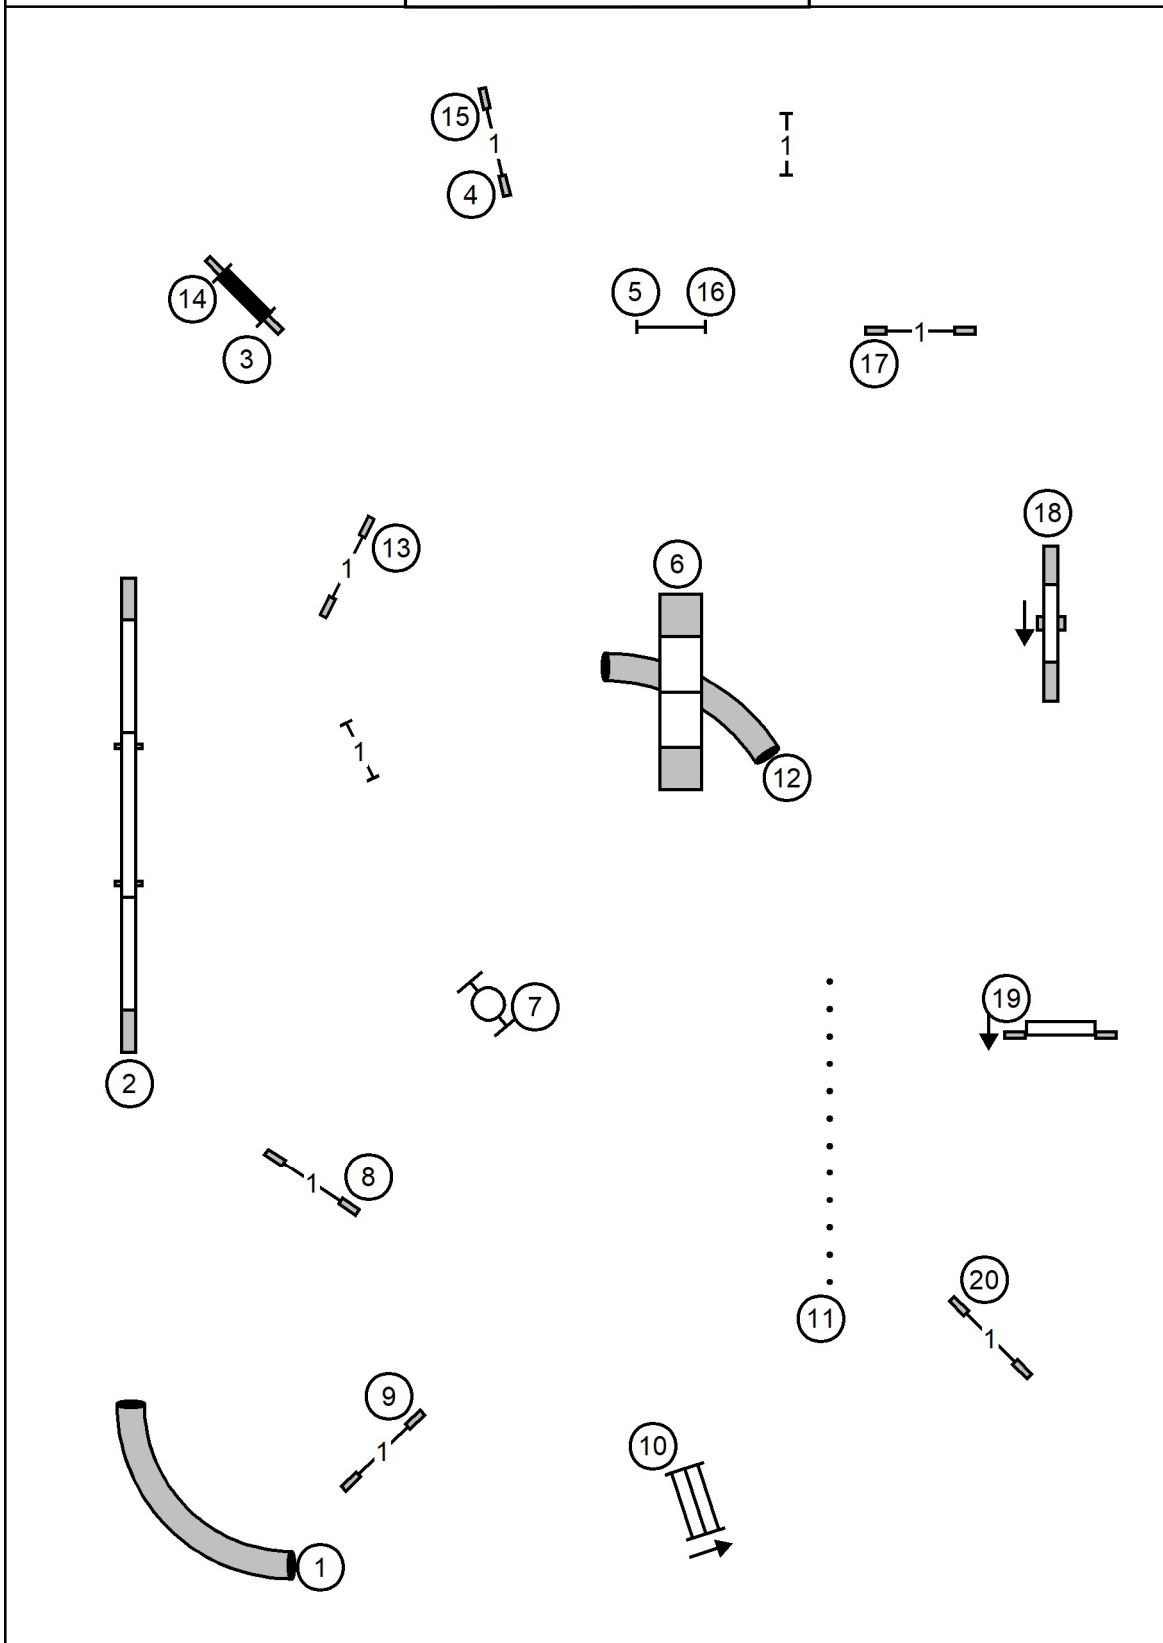

Master/Excellent STD

Glens Falls Kennel Club
Saturday, March 22, 2025
High Goal Farm
Greenwich, NY
Judge ~ Katrina Walters

Enter

T/S

Exit