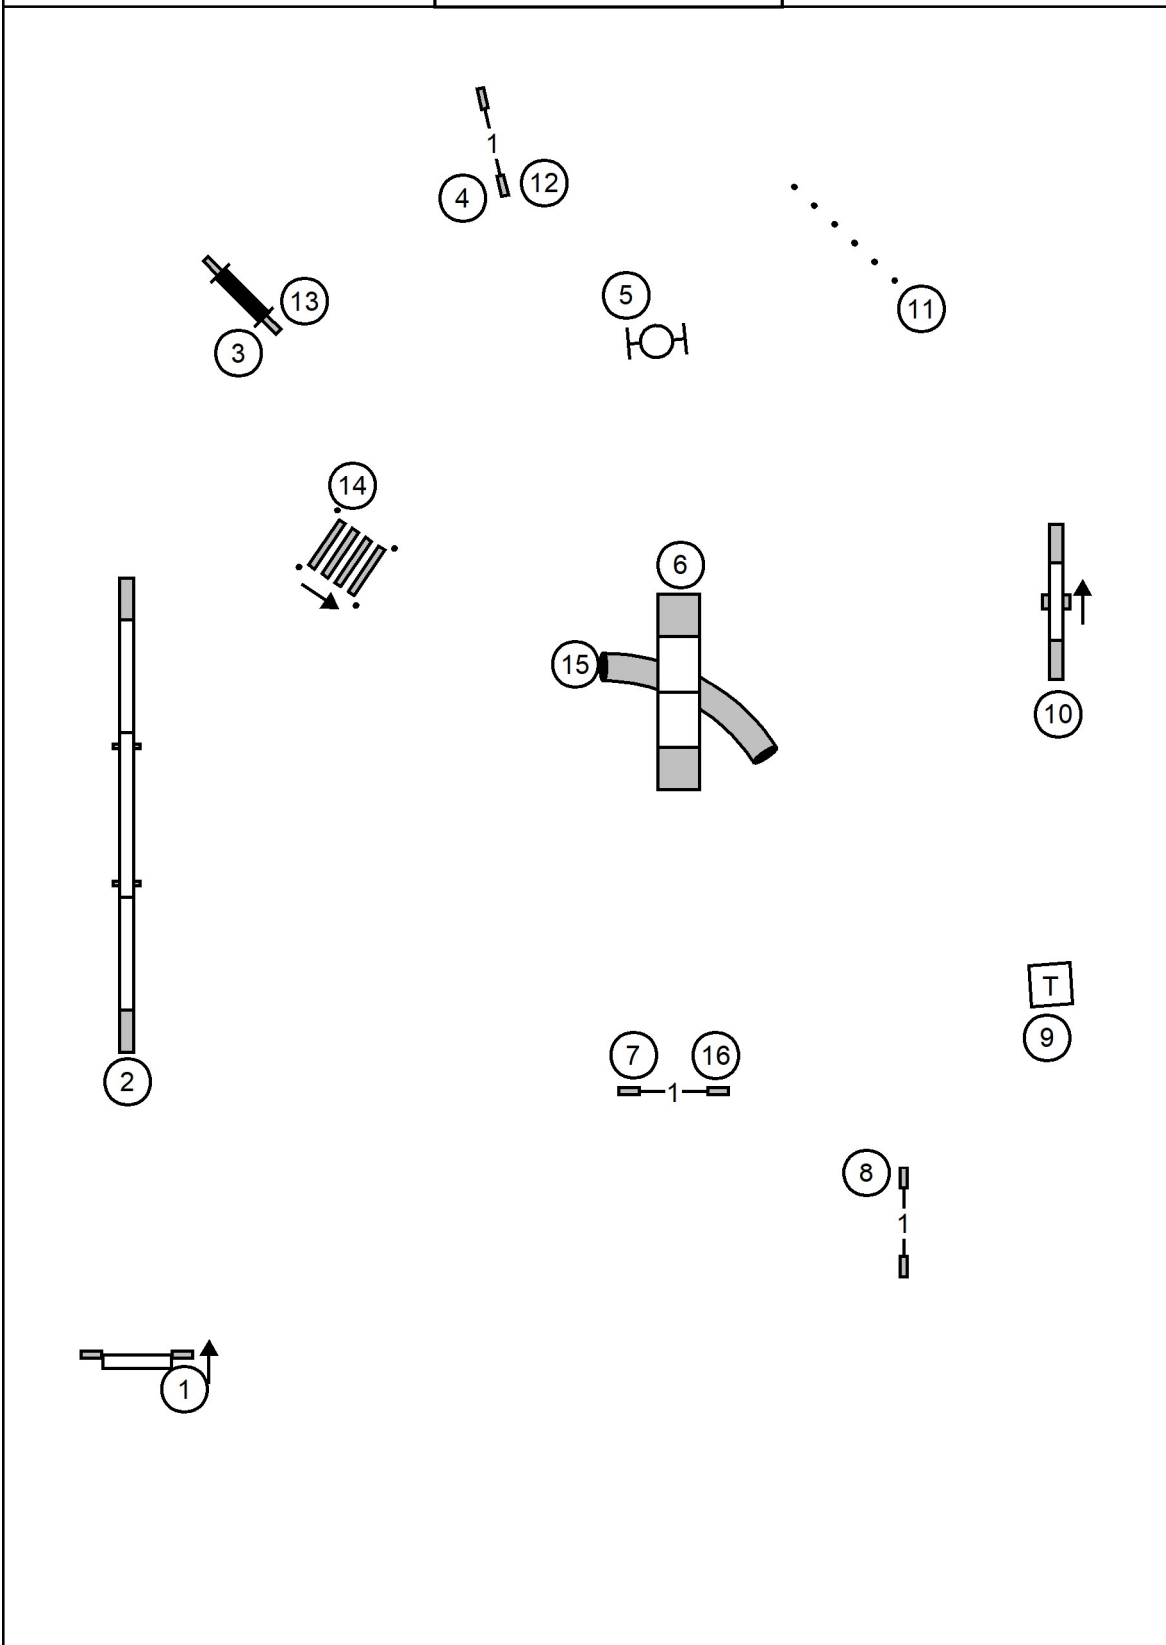

Novice STD

Glens Falls Kennel Club
Saturday, March 22, 2025
High Goal Farm
Greenwich, NY
Judge ~ Katrina Walters

Enter

T/S

Exit