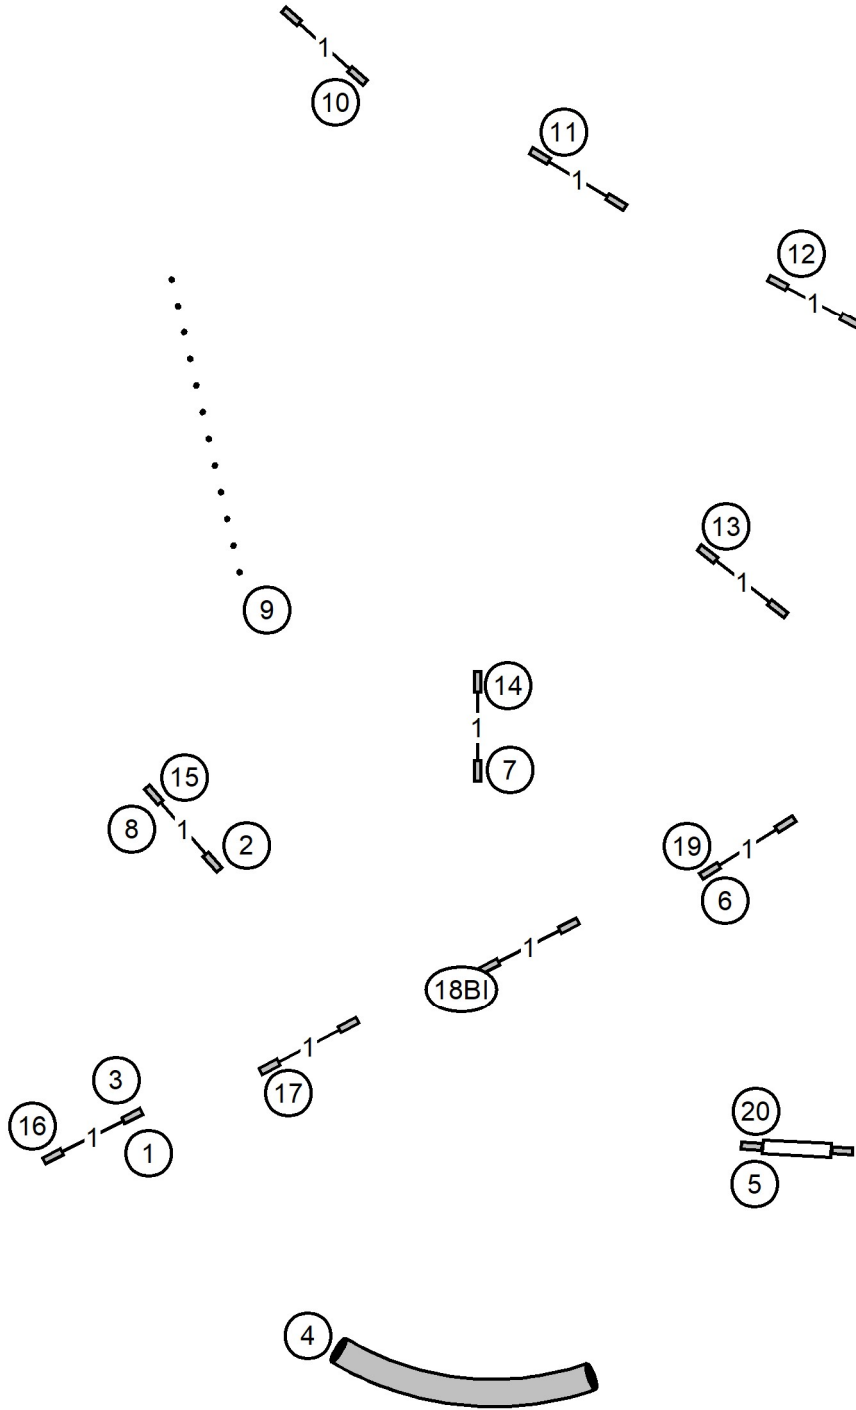

Premier JWW

Glens Falls Kennel Club
Saturday, March 22, 2025
High Goal Farm
Greenwich, NY
Judge ~ Katrina Walters

Enter

T/S

Exit