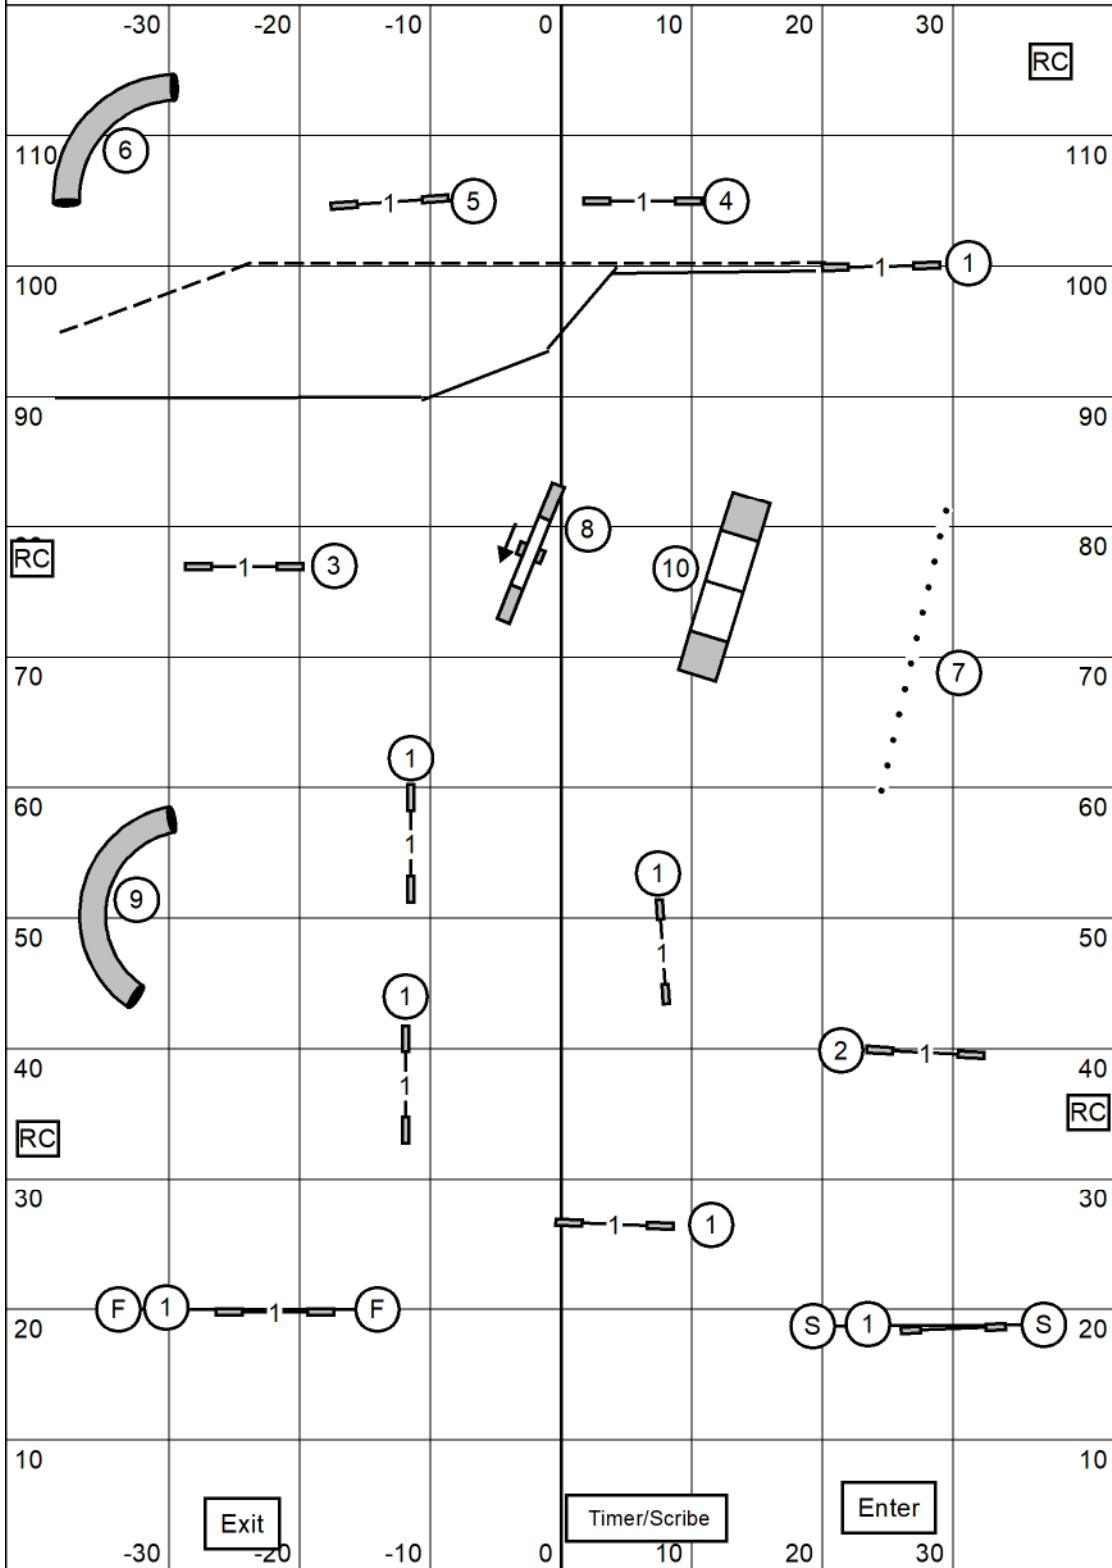

SEND: (All "in flow")
 Exc/Master: 6-5-4 or 4-5-6 ———
 Open: 6-5 or 5-6 - - - - -
 Novice: 4-5 or 5-4 - - - - -

TOTAL POINTS TO "Q": Points in SEND:
 Novice = 50 Points 9 points + 20 = 29 Need 21 more
 Open = 55 Points 11 points + 20 = 31 Need 24 more
 Excellent = 60 Points 15 points + 20 = 35 Need 25 more

Glens Falls Kennel Club

85' x 120' Indoors on Crown Matting E-Timers
 March 23, 2024 Tom O'Brien

FAST